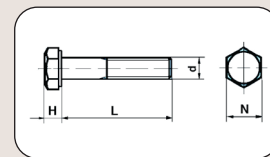

# Bolter og tilbehør

Bolts and accessories

Dimensjon				Lengde mm
M16 H = 10 mm N = 24 mm	M20 H = 12,5 mm N = 30 mm	M24 H = 15 mm N = 36 mm	M30 H = 18,7 mm N = 46 mm	
				12
				16
				20
				25
				30
				35
B9338160302				40
B9338160352				45
B9338160402	B9338200402	B9338240402		50
B9338160452	B9338200452			55
B9338160502	B9338200502	B9338240502	B9338300502	60
B9338160552	B9338200552	B9338240502		65
B9338160602	B9338200602	B9338240602	B9338300602	70
B9338160702	B9338200702	B9338240702	B9338300702	75
B9338160802	B9338200802	B9338240802	B9338300802	80

Dimensjon				Lengde mm
M16 H = 10 mm N = 24 mm	M20 H = 12,5 mm N = 30 mm	M24 H = 15 mm N = 36 mm	M30 H = 18,7 mm N = 46 mm	
				w
				50
B9318160602				60
B9318160652				65
B9318160702				70
B9318160752	B9318200702			75
B9318160802	B9318200802	B9318240802		80
B9318160902	B9318200902	B9318240902		90
B9318161002	B9318201002	B9318241002	B9318301002	100
B9318161102	B9318201102	B9318241102	B9318301102	110
B9318161202	B9318201202	B9318241202	B9318301202	120
B9318161302	B9318201302	B9318241302	B9318301302	130
B9318161402	B9318201402	B9318241402	B9318301402	140
B9318161502	B9318201502	B9318241502	B9318301502	150
B9318161502	B9318201602	B9318241602	B9318301602	160
B9318161802	B9318201802	B9318241802	B9318301802	180
B9318162002	B9318202002		B9318302002	200