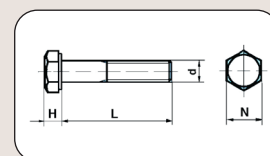

# Bolter og tilbehør

Bolts and accessories

Dimensjon				Lengde mm
M16 H = 10 mm N = 24 mm	M20 H = 12,5 mm N = 30 mm	M24 H = 15 mm N = 36 mm	M30 H = 18,7 mm N = 46 mm	
				12
				16
				20
				25
				30
				35
B9338160302				40
B9338160352				45
B9338160402	B9338200402	B9338240402		50
B9338160452	B9338200452			55
B9338160502	B9338200502	B9338240502	B9338300502	60
B9338160552	B9338200552	B9338240502		65
B9338160602	B9338200602	B9338240602	B9338300602	70
B9338160702	B9338200702	B9338240702	B9338300702	75
B9338160802	B9338200802	B9338240802	B9338300802	80

Dimensjon				Lengde mm
M16 H = 10 mm N = 24 mm	M20 H = 12,5 mm N = 30 mm	M24 H = 15 mm N = 36 mm	M30 H = 18,7 mm N = 46 mm	
				w
				50
B9318160602				60
B9318160652				65
B9318160702				70
B9318160752	B9318200702			75
B9318160802	B9318200802	B9318240802		80
B9318160902	B9318200902	B9318240902		90
B9318161002	B9318201002	B9318241002	B9318301002	100
B9318161102	B9318201102	B9318241102	B9318301102	110
B9318161202	B9318201202	B9318241202	B9318301202	120
B9318161302	B9318201302	B9318241302	B9318301302	130
B9318161402	B9318201402	B9318241402	B9318301402	140
B9318161502	B9318201502	B9318241502	B9318301502	150
B9318161502	B9318201602	B9318241602	B9318301602	160
B9318161802	B9318201802	B9318241802	B9318301802	180
B9318162002	B9318202002		B9318302002	200