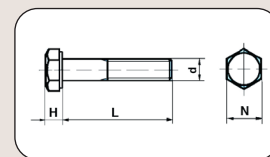

# Bolter og tilbehør

Bolts and accessories

Dimensjon					Lengde mm
M16 H = 10 mm N = 24 mm	M18 H = 11,5 mm N = 27 mm	M20 H = 12,5 mm N = 30 mm	M22 H = 14 mm N = 32 mm	M24 H = 15 mm N = 36 mm	
					30
					35
					40
					45
					50
B9311016055					55
B9311016060					60
B9311016065		B9311020065			65
B9311016070	B9311018070	B9311020070		B9311024070	70
B9311016075	B9311018075	B9311020075			75
B9311016080		B9311020080		B9311024080	80
B9311016090		B9311020090		B9311024090	90
B9311016100		B9311020100	B9311022100		100
B9311016110		B9311020110		B9311024110	110
B9311016120		B9311020120	B9311022120	B9311024120	120
B9311016130		B9311020130		B9311024130	130
B9311016140		B9311020140	B9311022140	B9311024140	140
B9311016150		B9311020150	B9311022150	B9311024150	150
B9311016155					155
B9311016160		B9311020160		B9311024160	160
B9311016170		B9311020170		B9311024170	170
B9311016180		B9311020180		B9311024180	180
				B9311024190	190
B9311016200		B9311020200		B9311024200	200
		B9311020210			210
B9311016220		B9311020220		B9311024220	220
				B9311024230	230
B9311016240		B9311020240		B9311024240	240
B9311016250		B9311020250			250
		B9311020260		B9311024260	260
B9311016270					270
B9311016280		B9311020280		B9311024280	280
B9311016300		B9311020300		B9311024300	300
		B9311020320		B9311024320	320
				B9311024330	330
				B9311024340	340
		B9311020350			350